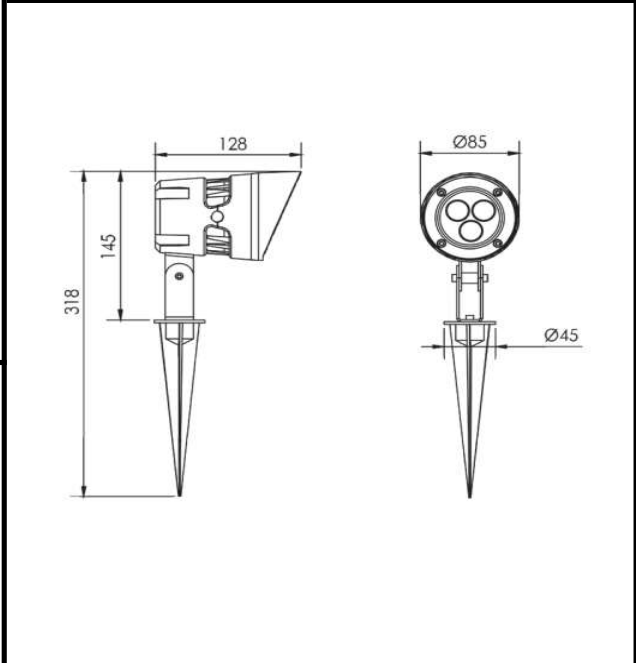

Sovitron Interior Pvt.Ltd.

<b>Model Name</b>	GOTHIC-1105S/DL-OSL-1105SB-3
<b>Description</b>	Flood light

Technical description	Image
-----------------------	-------

<b>Dimension</b>	Dia=85mm L=128mm H=145mm
<b>Frame</b>	Aluminium Die-cast
<b>Color Tempertaure</b>	3000K
<b>Power</b>	6 W
<b>Total Luminous Flux</b>	390 lm
<b>Efficacy</b>	65 lm/W
<b>IP rating</b>	66
<b>Beam angle</b>	5,12.5, 20, 30, 45, 60,15X30,10X60Degree
<b>Color Rendering</b>	≥80
<b>Mounting</b>	Spike Mounted
<b>Optics</b>	Lens & Clear Glass
<b>Dimming</b>	NON-Dimmable
<b>Operating Voltage</b>	220-240 VAC
<b>Standard Lifetime</b>	L70 minimum at 50,000 burning hours

Dimension diagram
-------------------

**Remarks:-**